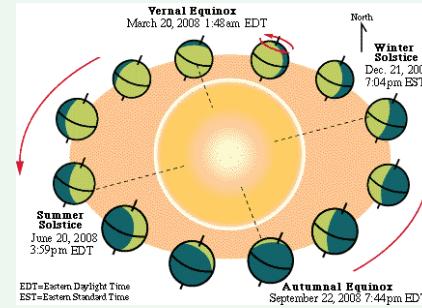

This is due to Earth's tilt of 23.45 degrees. The Earth orbits around Sun with this tilt. When the tilt is facing the Sun, we get summer and when the tilt is away from the Sun we get winter. **This tilt creates an illusion that the Sun travels north and south of the equator.**

The Uttarayana (Winter Solstice) is the Sun appearing to move north. The Dakshinayana (Summer Solstice) is the Sun appearing to move towards South. This causes seasons, equinoxes and solstices.

There is a common misconception that Makara Samkranti is the Uttarayana. This is because at one point in time Sayana and Nirayana Zodiac were same. Every year equinoxes slides by 50 seconds due to precision of equinoxes, giving birth to Ayanamsha and causing Makara Samkranti to slide further. If you think Makara Samkranti is uttarayana then as it is sliding it will come in June after 9000 years. **All Drigganitha Panchanga makers like mypanchang, Rastriya Panchang, Janmabhumi Panchang, will use the position of the tropical Sun to determine Uttarayana and Dakshinayana. Hence January 14th isn't Uttarayana. Actual Uttarayana occurs on December 21st/22nd of every year. The same for Ritu. Ritus are always observed based on Tropical position of Sun.**

About myPanchang.com: myPanchang.com is the leading panchang maker providing the most accurate panchagam for over more than 394 cities all over the world based on highly accurate driga ganitha. Most temples in the world rely on myPanchang.com for accurate Panchang data and festival observance times. For more details please visit <http://www.mypanchang.com>.

Calendar Acknowledgements

Panchangam Data
Festivals & Muhurthas
Calculated by

mypanchang.com
Pandit Mahesh Shastriji
Panchang Ganitha, Panchang Siddhanti
mypanchang.com
Seattle, WA USA

Advisors: **Dr. Ramchandra Joisa, Sistla Somayajulu**
mypanchang.com
World's leading Panchanga Maker